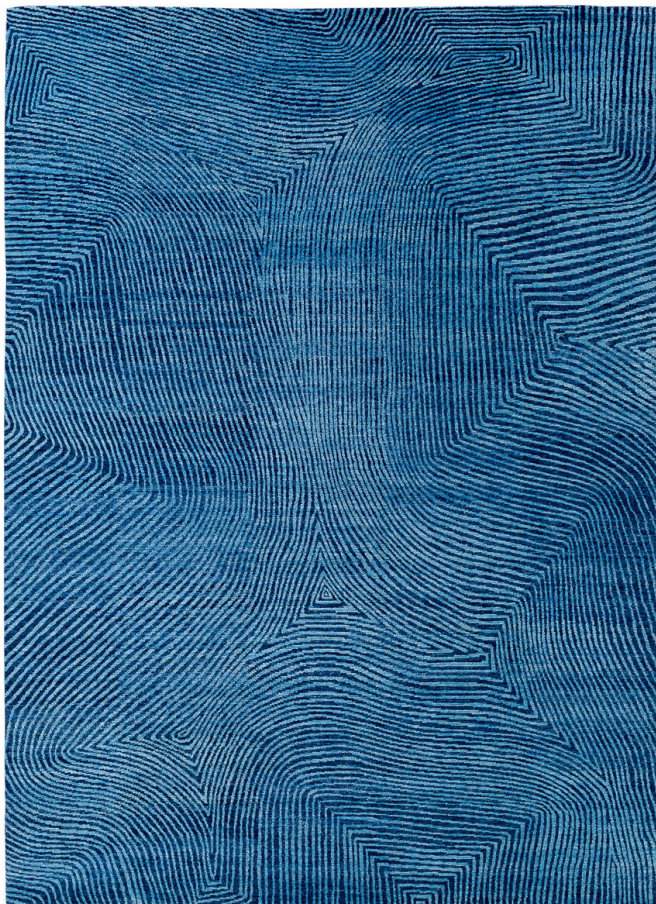

CARINI

NEW YORK CITY

CAMEROON INDIGO

Shiva Puri, 100% wool

Shown in 10' x 14"