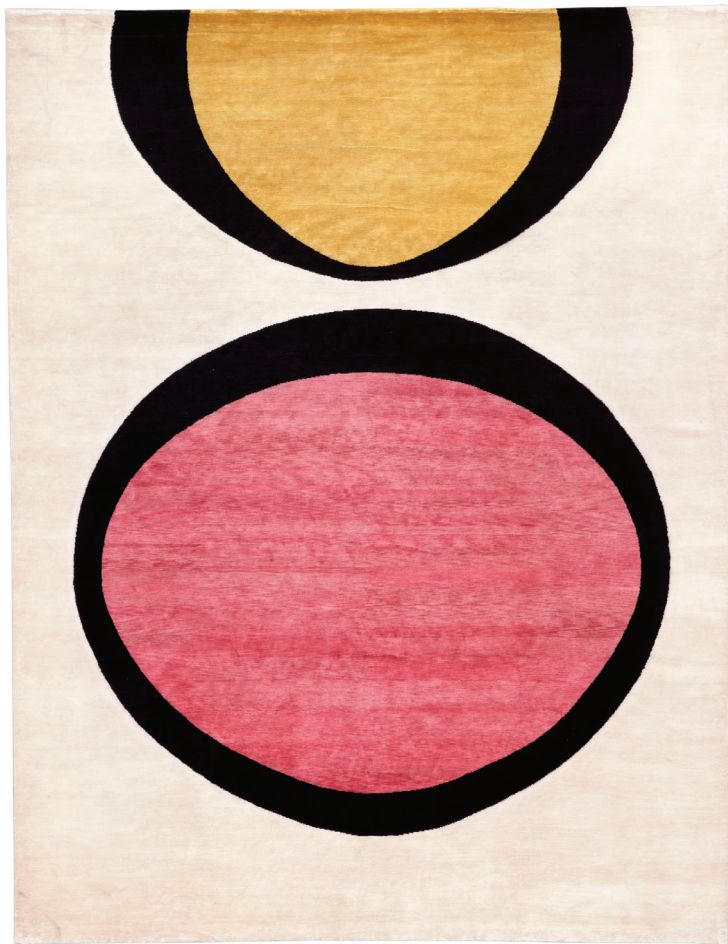

CARINI

NEW YORK CITY

SPHERES

100 knot, 100% silk

Shown in 9' x 12'