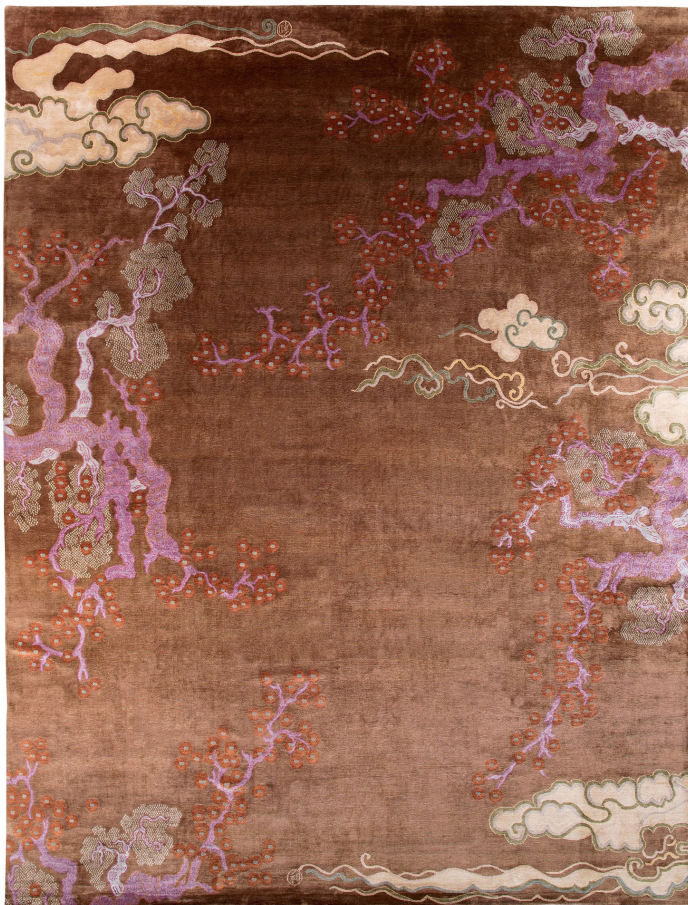

CARINI

NEW YORK CITY

TREE AND CLOUD II

100 knot, 100% silk

Shown in 12' x 16'