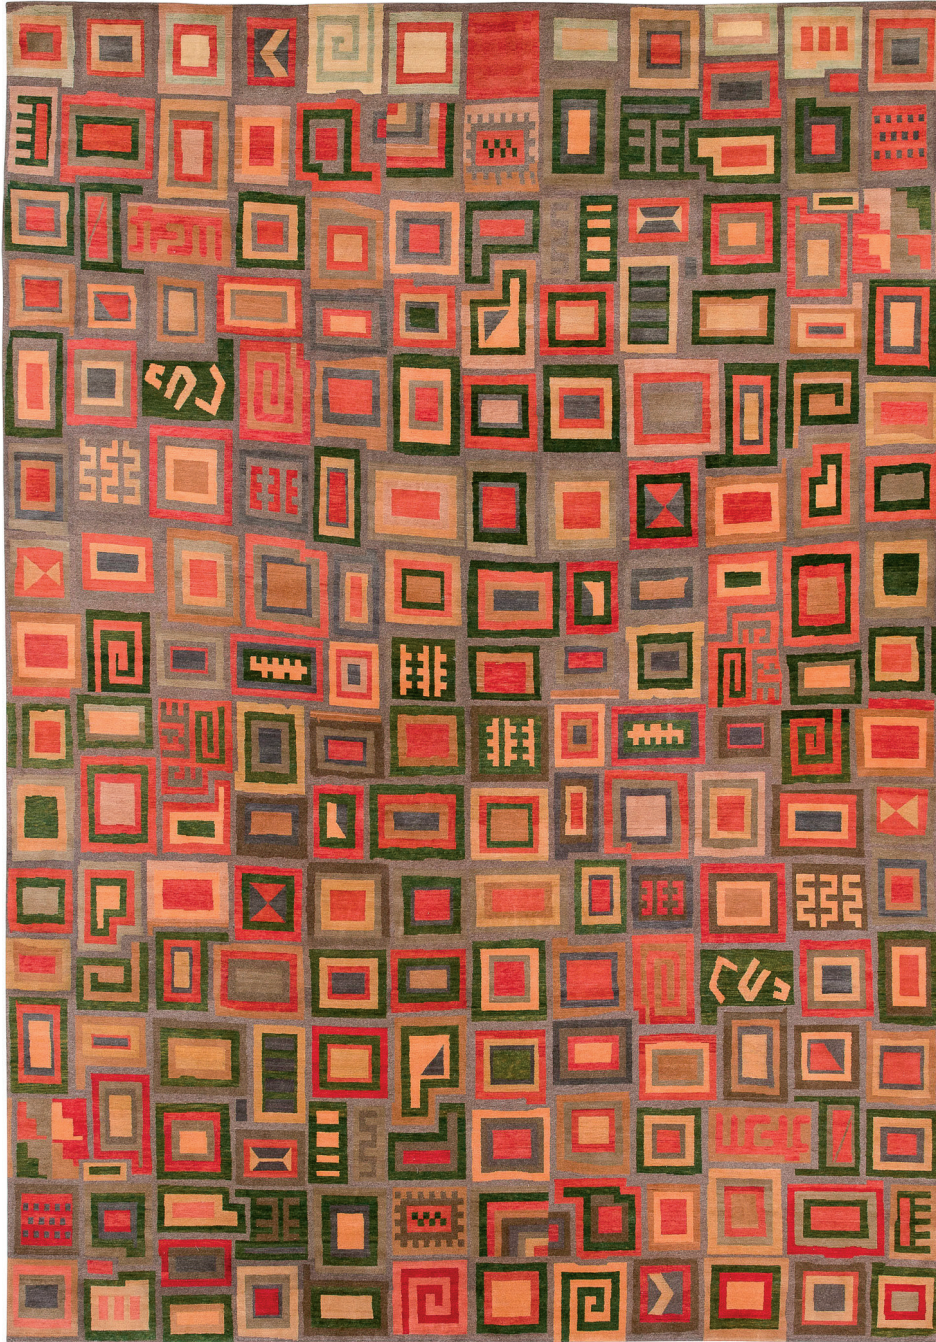

# CARINI LANG

CARPETS WITH SOUL

## PORTO

---

100 Knot, 100% Wool  
Shown in 12'0" x 16'0"  
Reference #: 13562