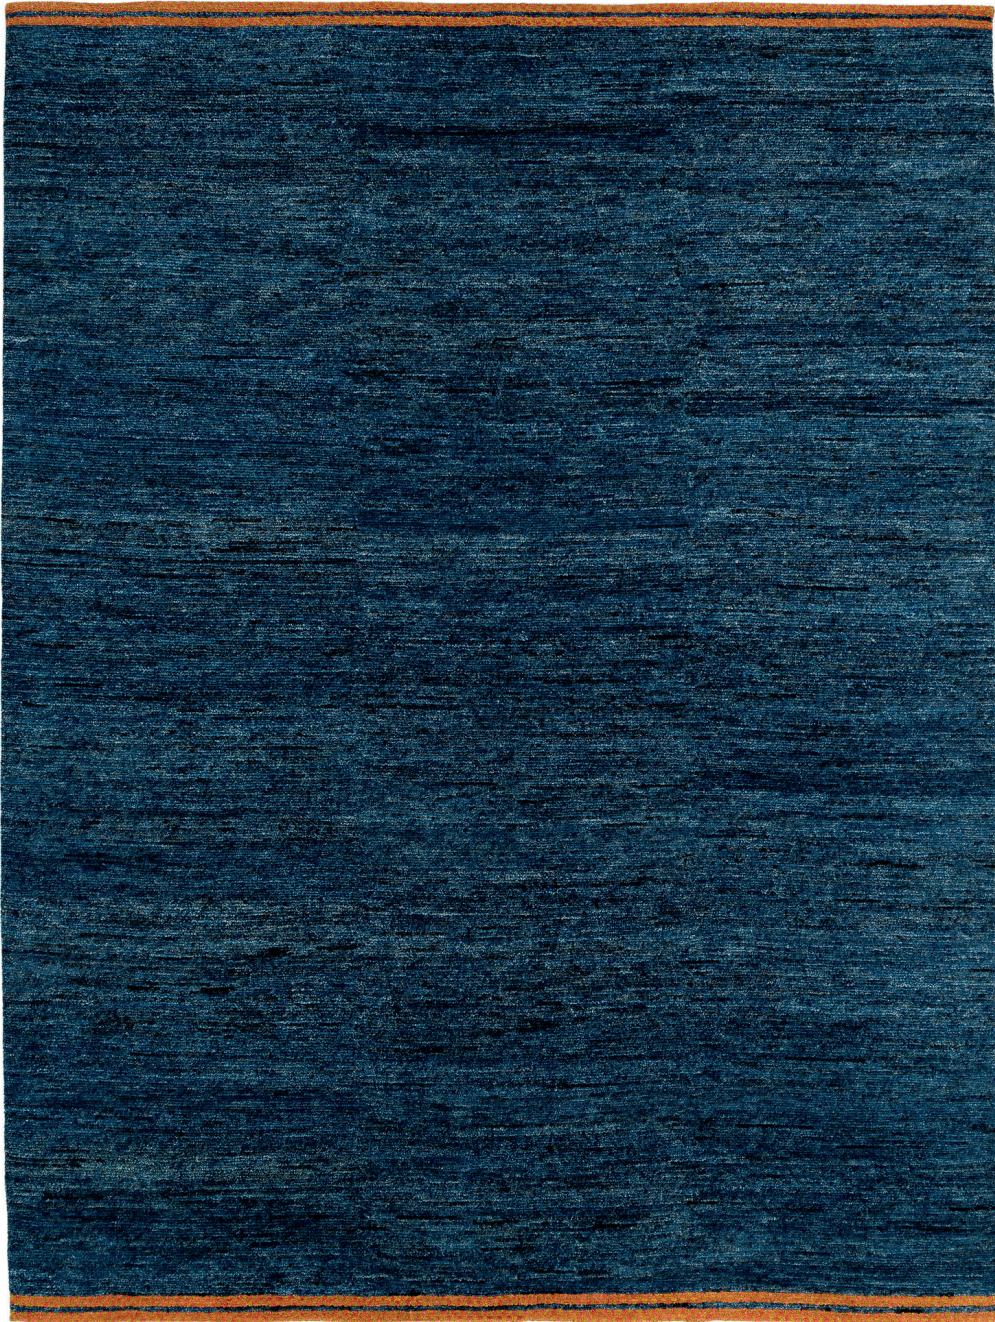

CARINILANG

CARPETS WITH SOUL

SOLID SHIVA PURI INDIGO

Shiva Puri Weave, 100% Wool

Shown in 9'0" x 12'0"

Reference #33524