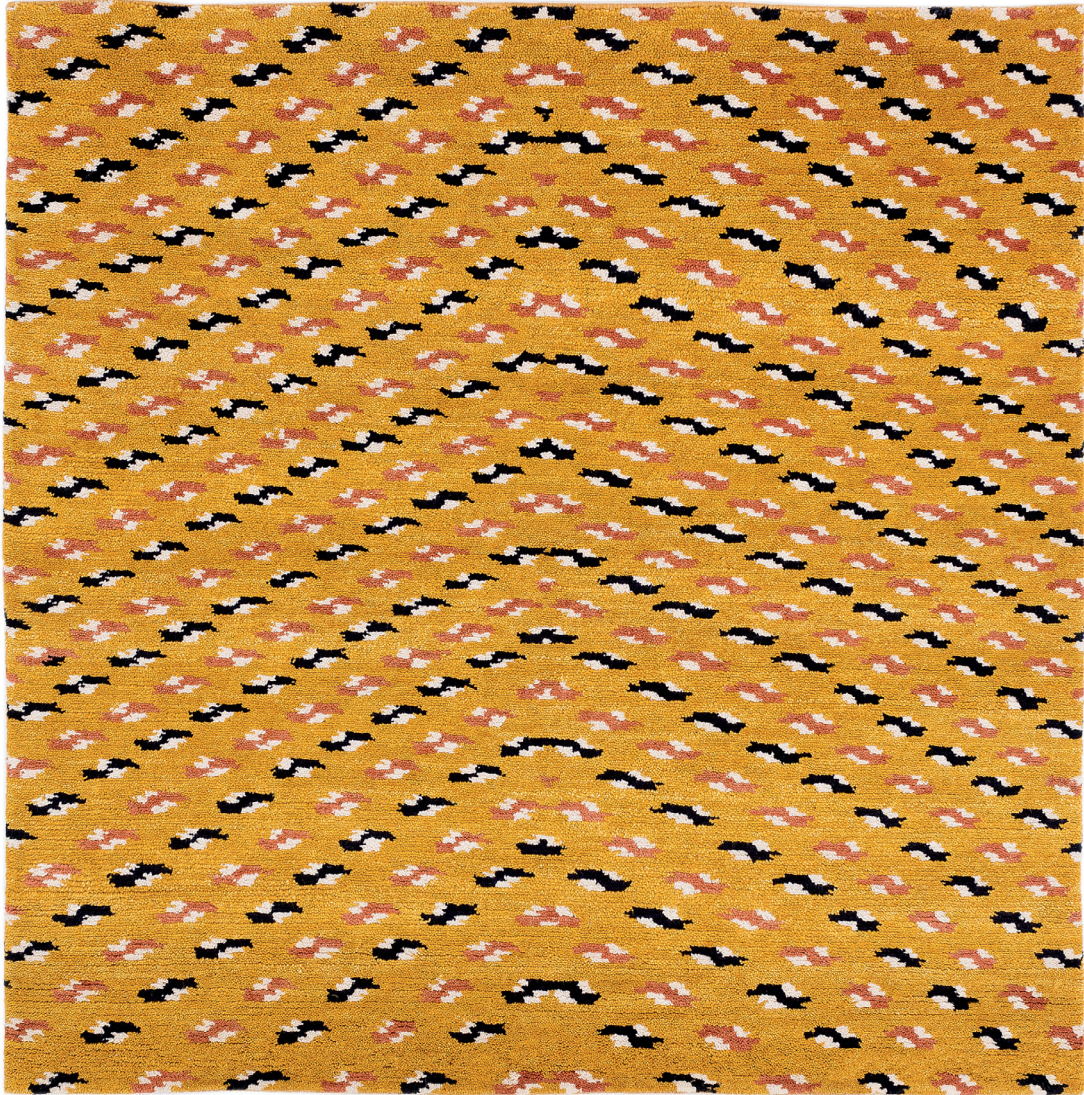

CARINILANG

CARPETS WITH SOUL

TIGER WANGDEN WEAVE

Wangden Weave, 100% Wool

Shown in 5'0" x 4'9"

Reference #37854