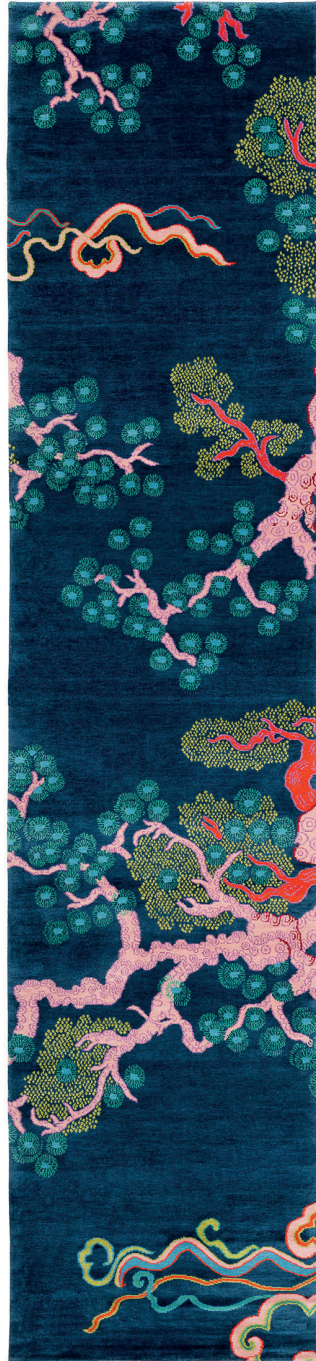

CARINILANG

CARPETS WITH SOUL

TREE AND CLOUD RUNNER

100 Knot, Silk Background, Wool Design

Shown in 3'1" x 14'2"

Reference #36532