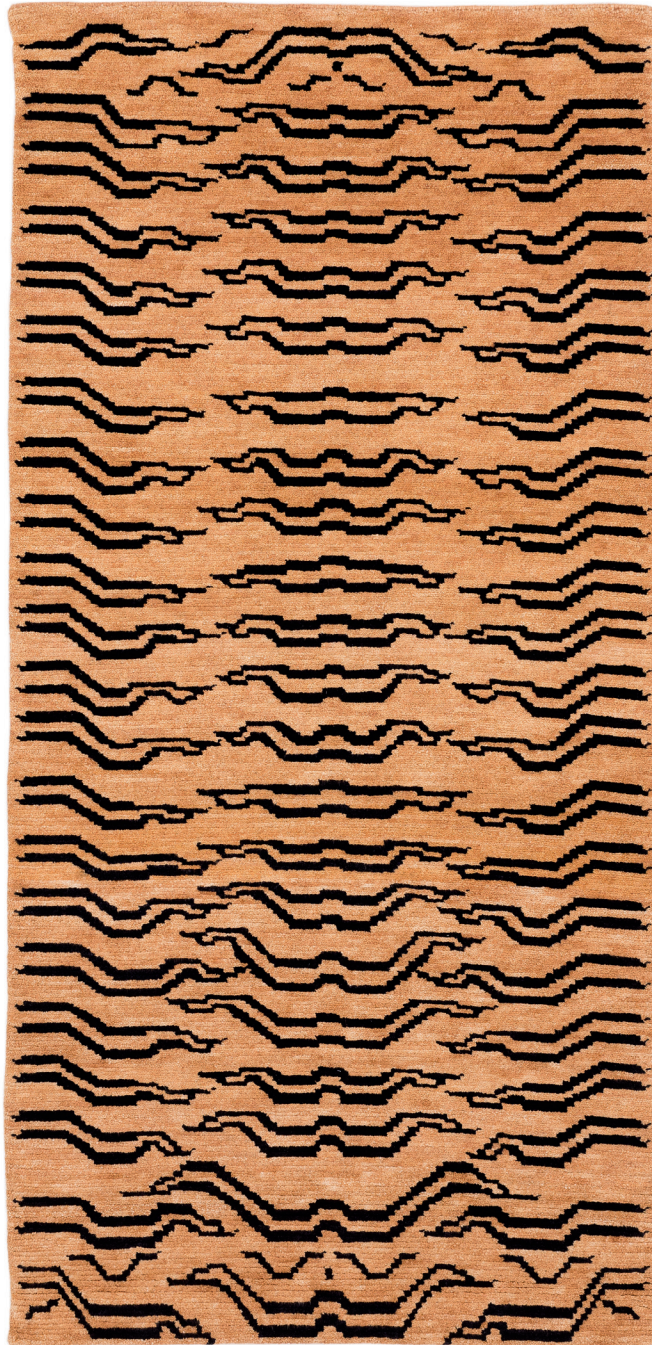

CARINILANG

CARPETS WITH SOUL

TIGER LHASA

60 Knot, Devi Weave, 100% Wool

Shown in 3'0" x 5'11"

Reference #33101